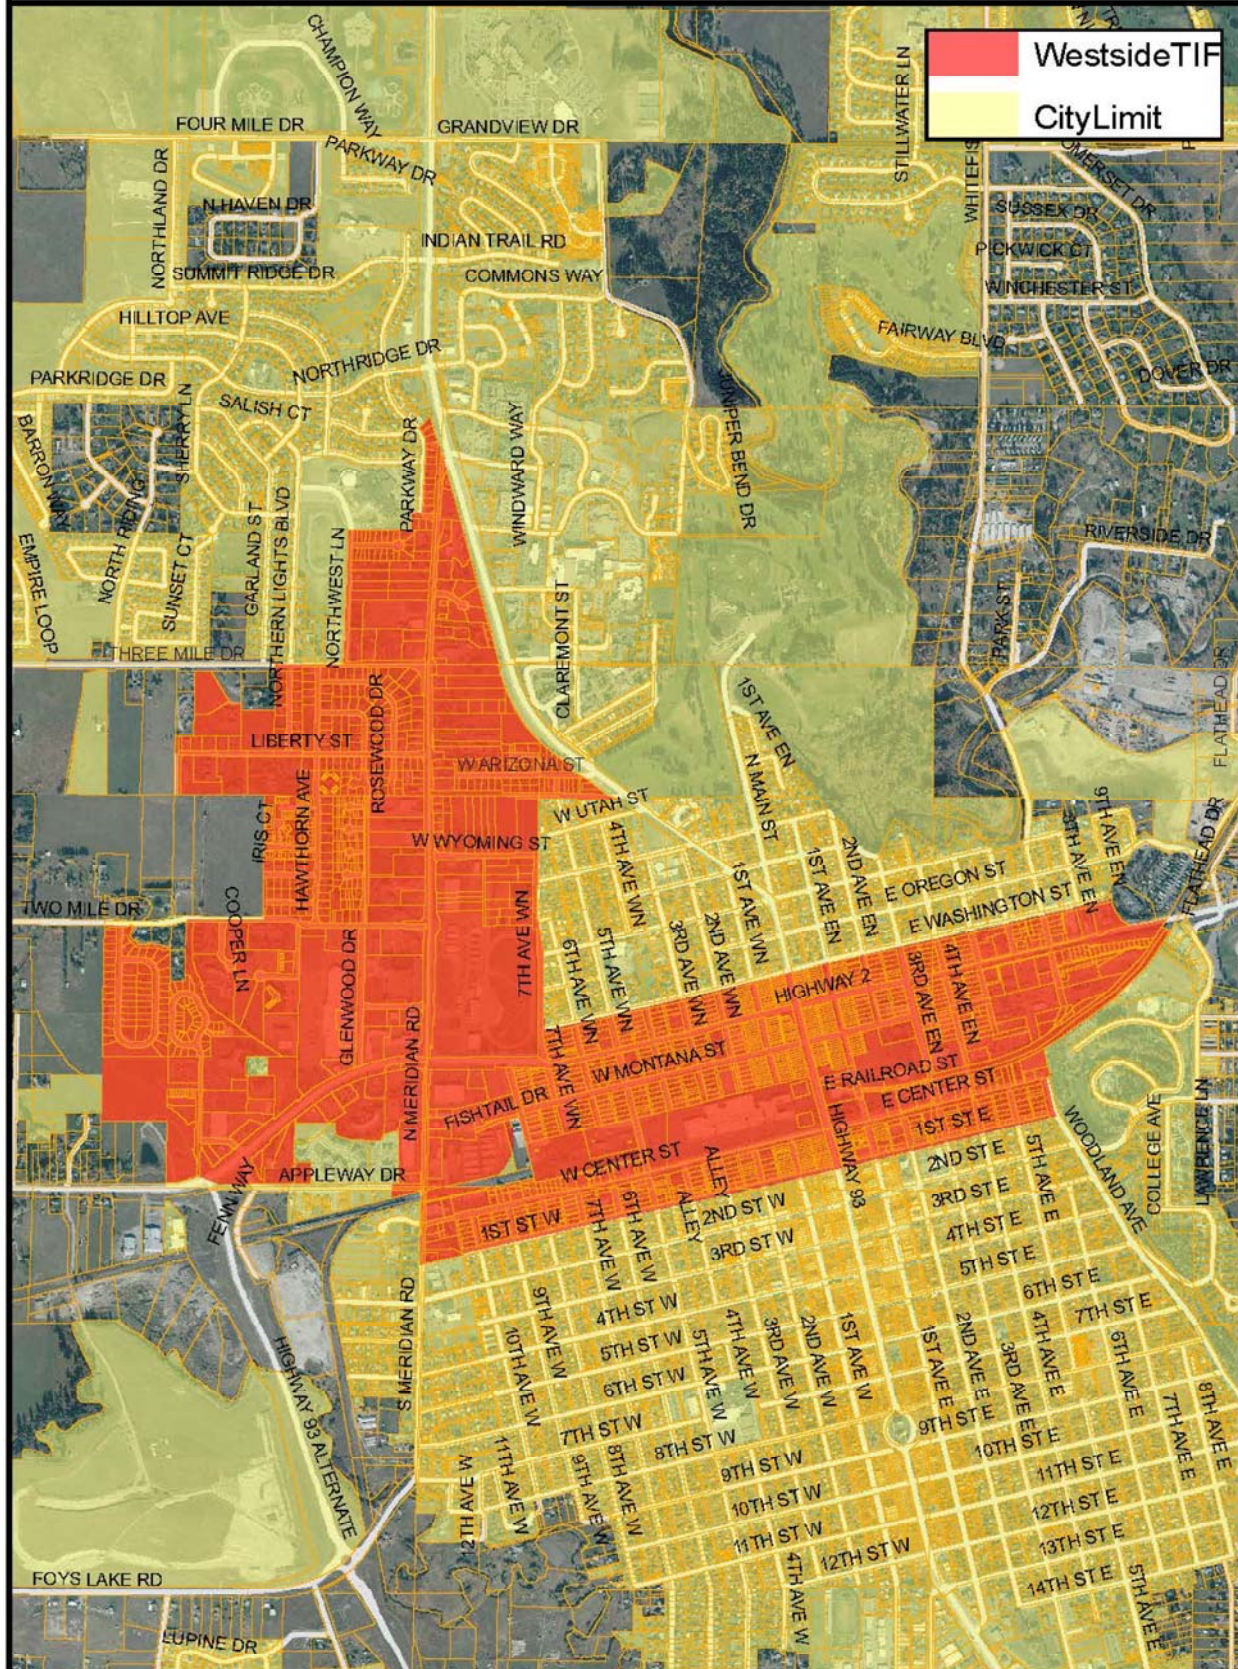

# Westside TIF- City of Kalispell

Date: Sept 12th, 2017  
FilePath: I:/2017/Krista/09122017

Kalispell Planning Dept.

0 0.25 0.5  
Miles