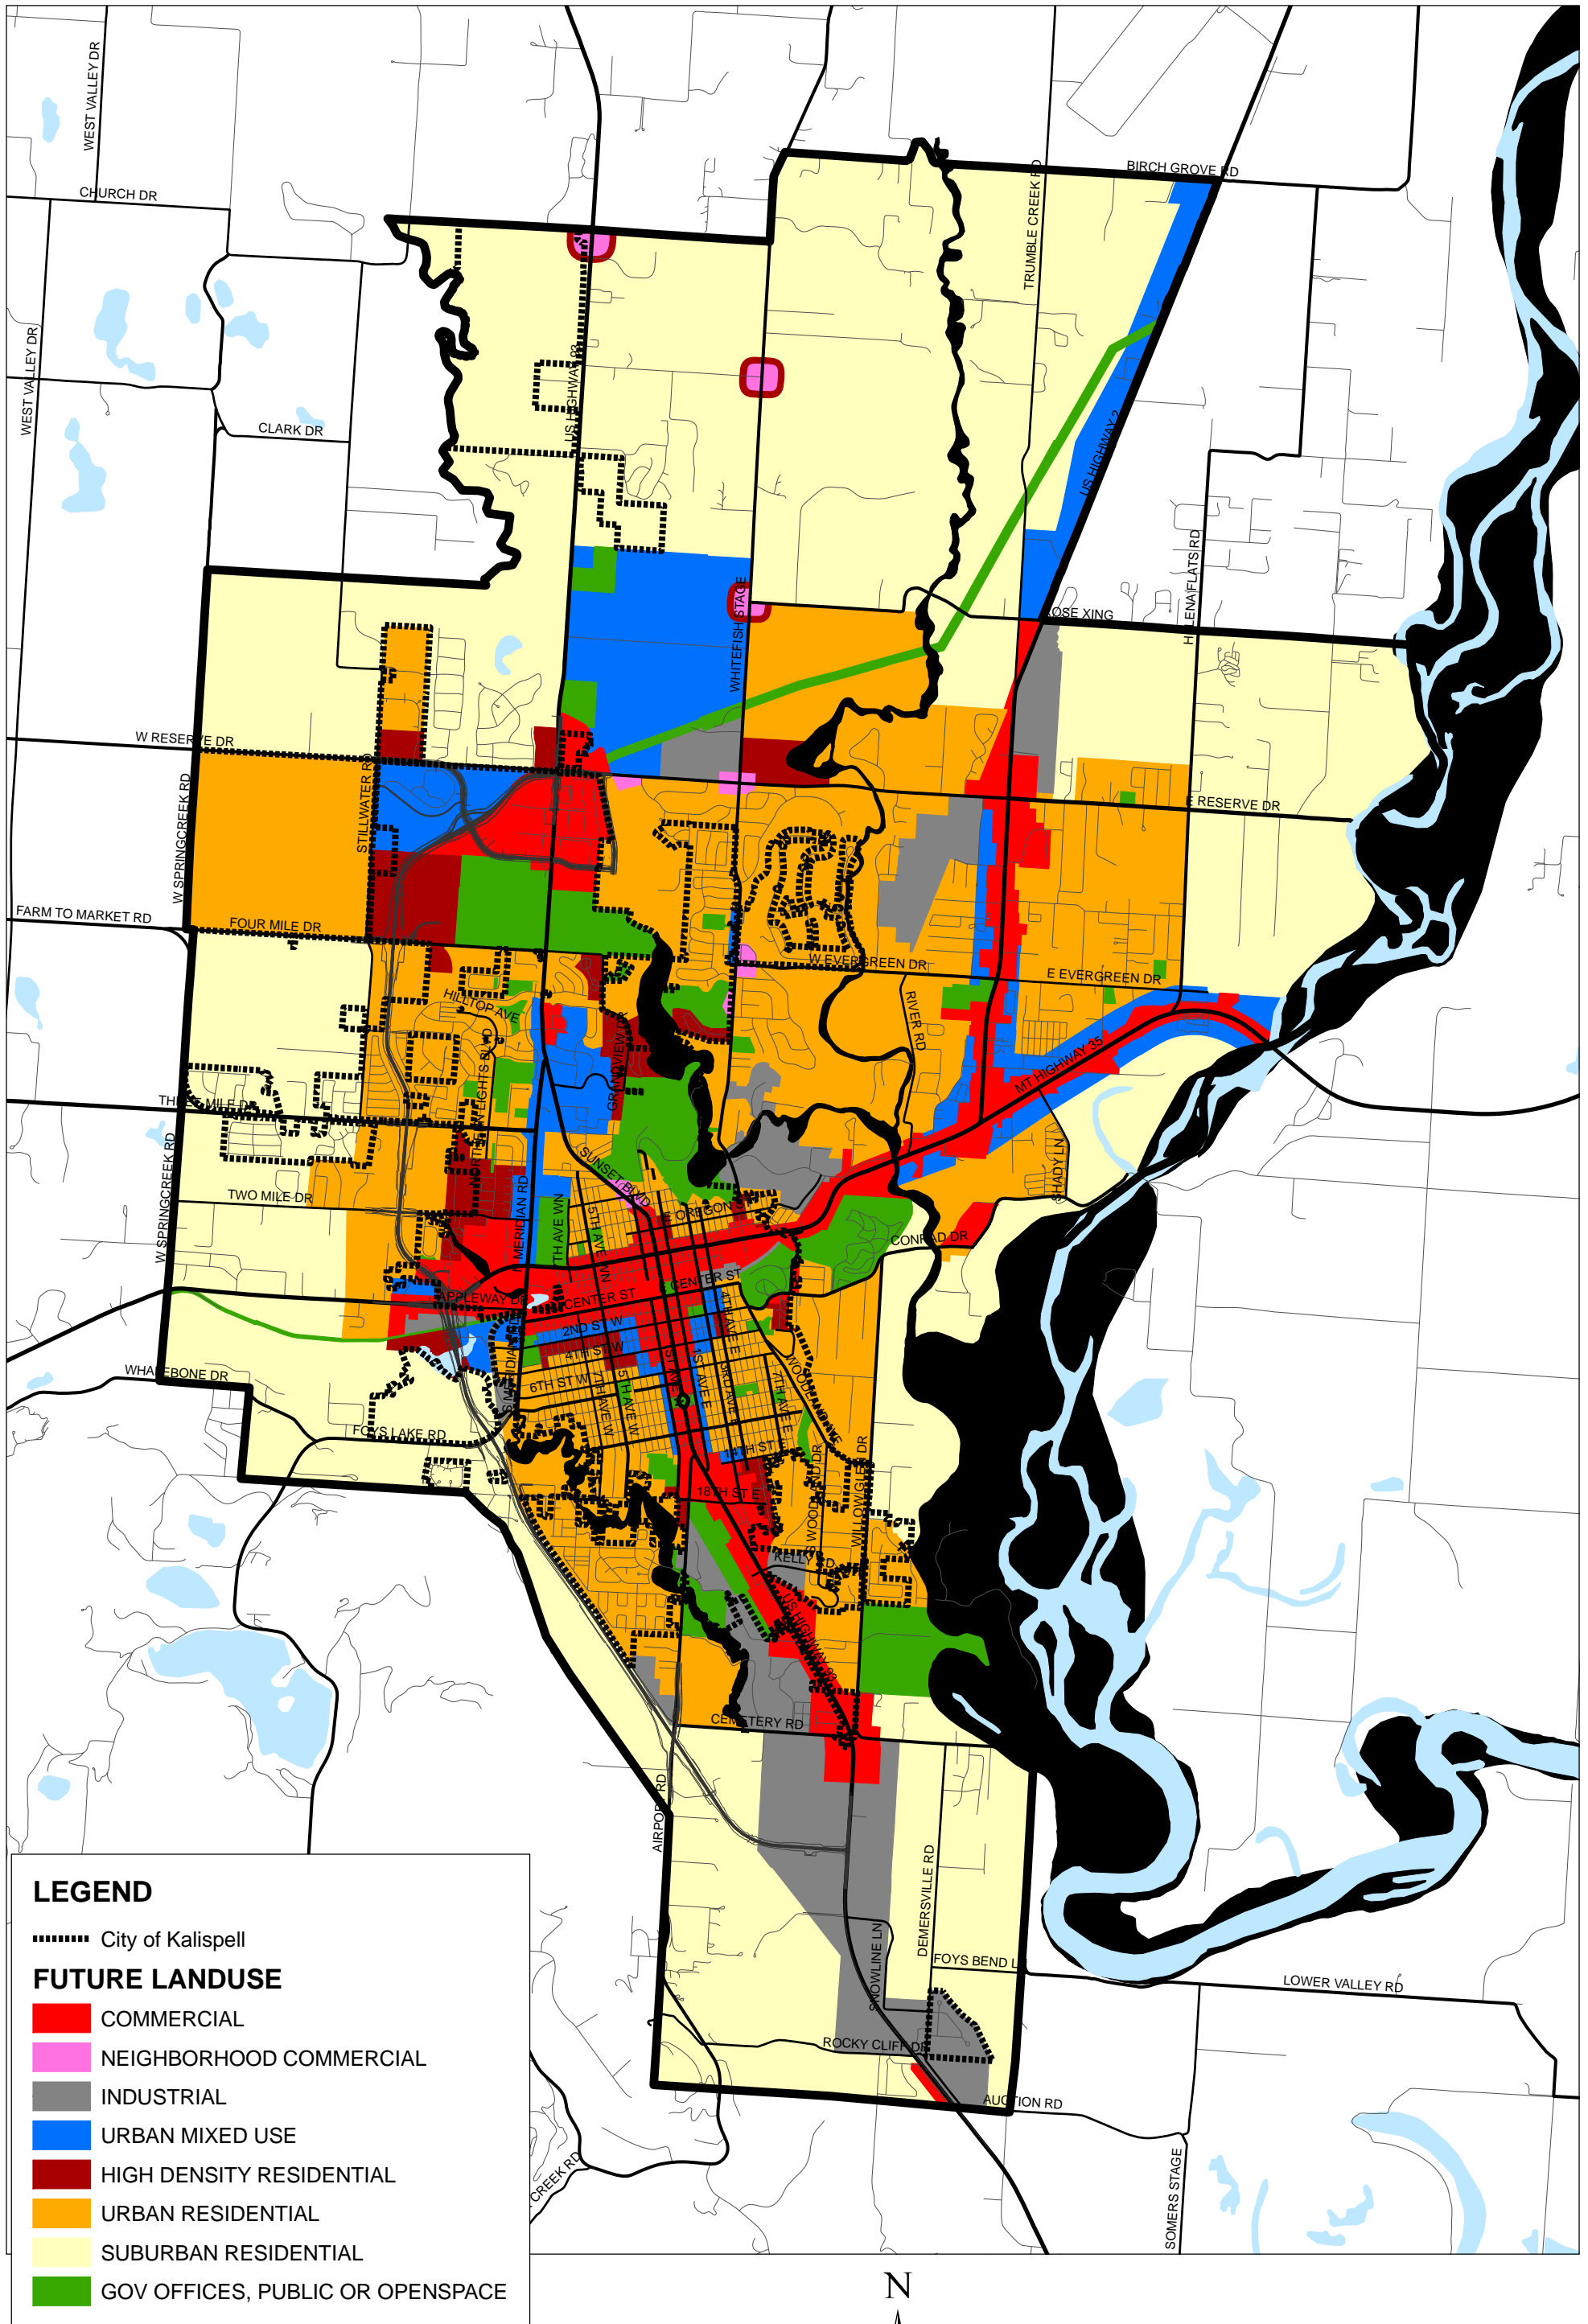

Map 6.2 Kalispell Growth Policy - Future Landuse

Desired Future Landuse per the Kalispell Growth Policy applies to properties that will be annexed into the city only and does not apply to development that is not planned to be annexed into the city of Kalispell.
 Plot Date: December 15, 2007
 City of Kalispell Planning Department (406) 751-1850